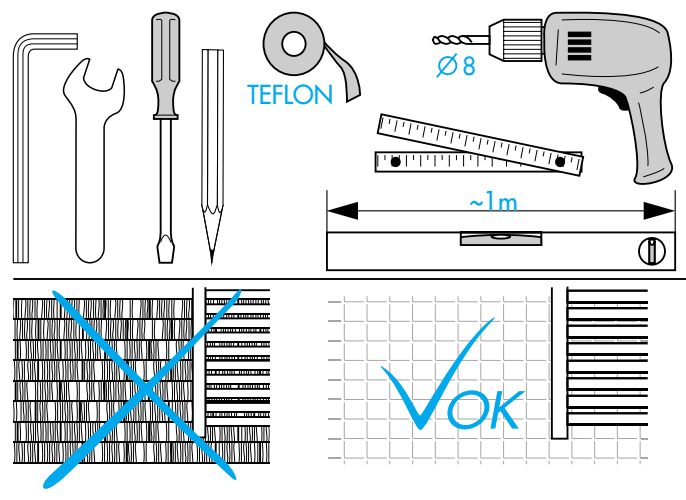

zehnder

always
around you

Zehnder Quaro

Instrukcja montażu

TYPE T 120

300311

© Copyright by PBO 07/12

L	250	300	350	400
L	450	500	550	600
L	650	700	750	800
L	850	900	950	1000

TYPE T 120 E

300311

© Copyright by PBO 07/12

L	250	300	350	400
L	450	500	550	600
L	650	700	750	800
L	850	900	950	1000