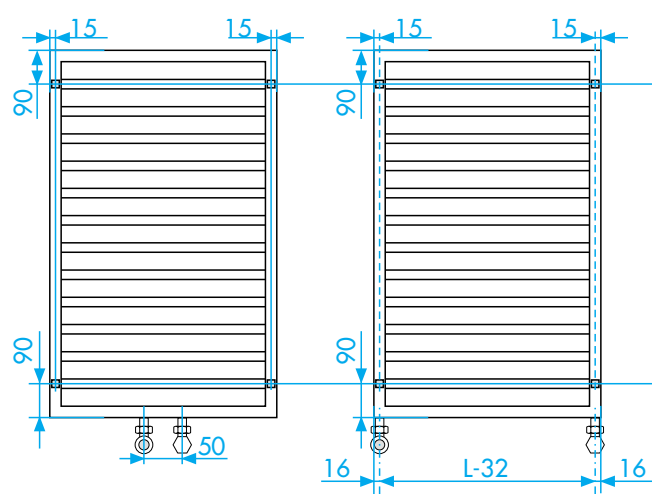

zehnder

always
around you

Zehnder Quaro

Instrukcja montażu

TYPE T 120

300311

© Copyright by PBO 07/12

L	250	300	350	400
L	450	500	550	600
L	650	700	750	800
L	850	900	950	1000

TYPE T 120 E

300311

© Copyright by PBO 07/12

L	250	300	350	400
L	450	500	550	600
L	650	700	750	800
L	850	900	950	1000