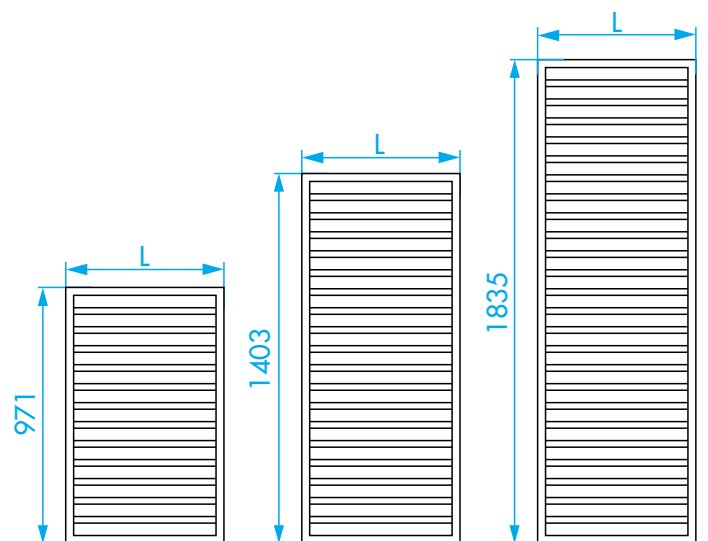

zehnder

always
around you

Zehnder Quaro

Instrukcja montażu

TYPE T 120

300311

© Copyright by PBO 07/12

L	250	300	350	400
L	450	500	550	600
L	650	700	750	800
L	850	900	950	1000

TYPE T 120 E

300311

© Copyright by PBO 07/12

L	250	300	350	400
L	450	500	550	600
L	650	700	750	800
L	850	900	950	1000