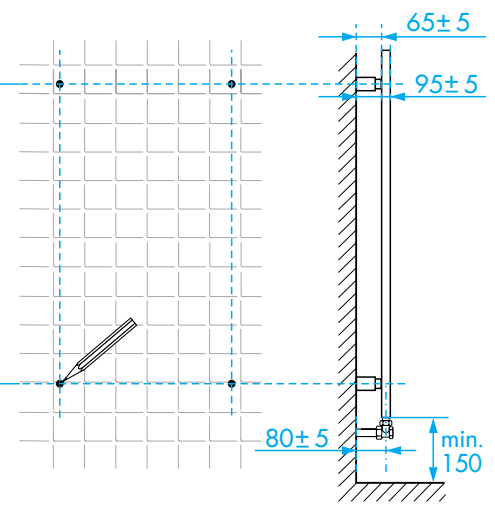

zehnder

always
around you

Zehnder Quaro

Instrukcja montażu

TYPE T 120

300311

© Copyright by PBO 07/12

L	250	300	350	400
L	450	500	550	600
L	650	700	750	800
L	850	900	950	1000

TYPE T 120 E

300311

© Copyright by PBO 07/12

L	250	300	350	400
L	450	500	550	600
L	650	700	750	800
L	850	900	950	1000