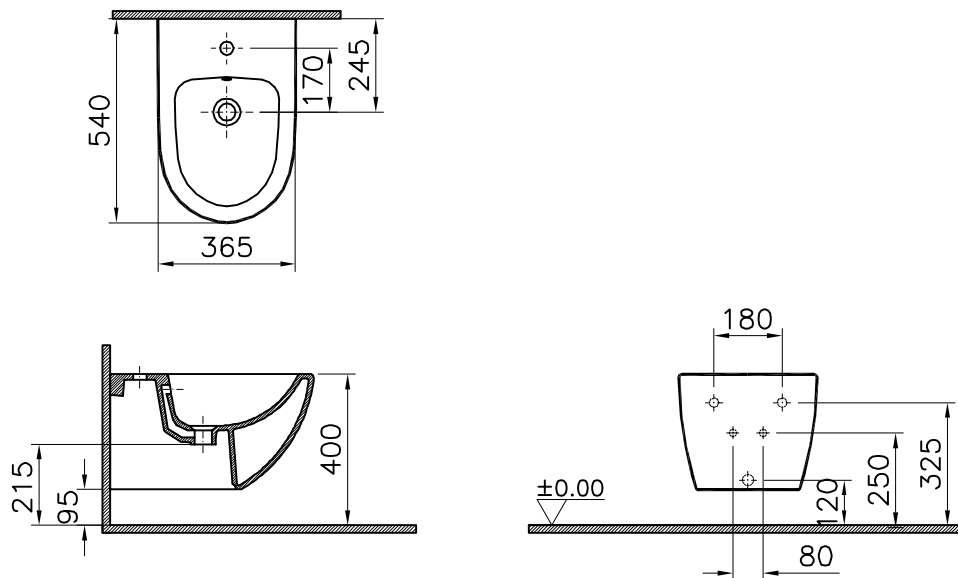

Description : Sento Wall-Hung Bidet

Code : 4338B003-0288

4338XXXX-0288