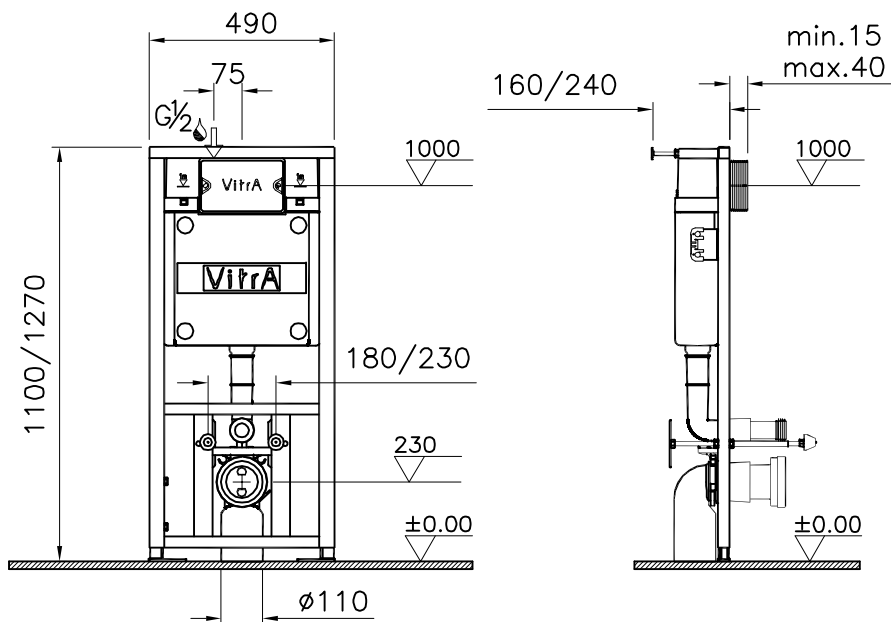

VitrA

Description : Concealed Cistern Front Operated Dual Flush Concealed Cistern (Pre-Wall Rapid Mounting)-3/6L

Code : 742-5800-01
Compatible Control Panel : 740-XXXX control panels(except Twin panel serie)
Control System : Mechanic operated
Control Type : Dual flush
Installation Type : Rapid installation (Front wall: light weight construction-gypsumplate, back wall: brick)
Volume Of Water (lt) : 3-6 liters(adjustable)
WC Pan Type : Wall Hung WC Pans
Working Pressure : 0,5-10 Bar (3-5 Bar is recommended)