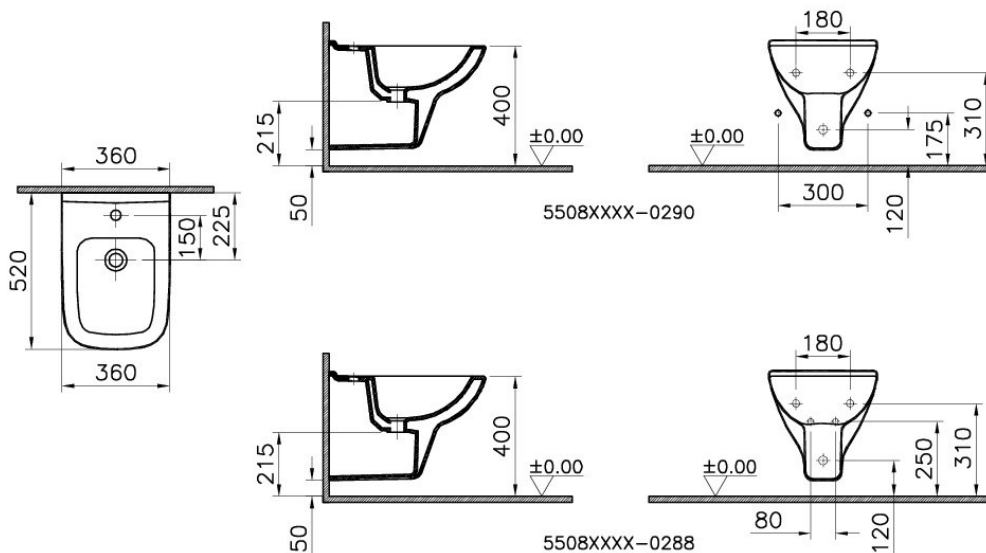

Description S20 Wall-Hung Bidet

Code 5508L003-1046
 CE Yes
 Material Ceramic
 VitrAclean No
 Colour White

VitrA retains the right to change details about the products and technical specifications without prior notice.