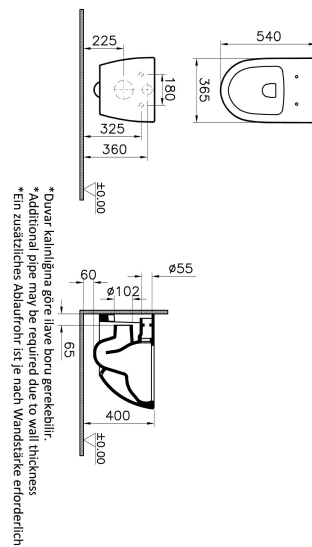

Name	Sento Rim-Ex Wall Hung WC
Collection	Sento
Color	Matte Black
Designer	VitrA Design Team
Certificate	EPD

Product Code: 7748B083-0101

## Description

With Bidet Function, Matte Black

VitrA reserves the right to make changes in products and technical details without prior notice.

All drawings contain the necessary measurements which are subject to standard tolerances. For exact measurements, in particular for customized installation scenarios, it can only be taken from the finished ceramic product.