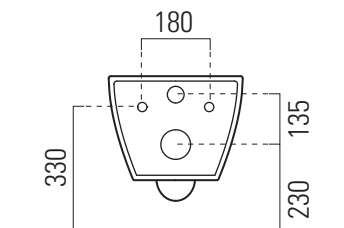

Pura

50×36 swirlflush

Wc
50×36 cm
22,8 kg

Wc sospeso swirlflush con sistema di fissaggio dal basso.
Wall-hung wc swirlflush installation with concealed fastening.

CE

swirlflush® extraglaze antibacterial® quickrelease softclose

Colori - Colours	Codici - Codes	Fori - Tapholes
○ Bianco lucido - White glossy	881611	-
● Agave	881604	-
● Ardesia	881626	-
○ Bianco opaco - Matte white	881609	-
● Bistro	881616	-
● Cenere	881617	-
● Creta	881608	-
● Ghiaccio	881615	-
● Tortora	881605	-

Note

- 1 - Non è consigliato l'impiego di cassette di scarico esterne o impianti dotati di rubinetto flussometro.
  We do not recommend the use of external flushing cisterns or systems endowed with flushometer valves.
- 2 - Extraglaze solo per smaltatura lucida
  Extraglaze only for glossy glaze

Testato con i seguenti dispositivi di scarico | Tested with the following flushing mechanisms

GEBERIT art. 109.770.00.1; art. 110.358.00.5; art. 110.770.00.1; art. 111.005.00.1; art. 111.300.00.5 - VIEGA art. 606 664; art. 704 070 - VALSIR art. VS0859355 - OLI art. OL0601681 - TECE art. 9.300.000