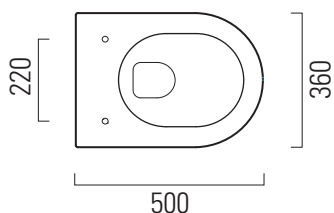

Pura

50×36 swirlflush

Wc
50×36 cm
22,8 kg

Wc sospeso swirlflush con sistema di fissaggio dal basso.
Wall-hung wc swirlflush installation with concealed fastening.

CE

swirlflush® extraglaze antibacterial® quickrelease softclose

Colori - Colours	Codici - Codes	Fori - Tapholes
○ Bianco lucido - White glossy	881611	-
● Agave	881604	-
● Ardesia	881626	-
○ Bianco opaco - Matte white	881609	-
● Bistro	881616	-
● Cenere	881617	-
● Creta	881608	-
● Ghiaccio	881615	-
● Tortora	881605	-

Note

- 1 - Non è consigliato l'impiego di cassette di scarico esterne o impianti dotati di rubinetto flussometro.
  We do not recommend the use of external flushing cisterns or systems endowed with flushometer valves.
- 2 - Extraglaze solo per smaltatura lucida
  Extraglaze only for glossy glaze

Testato con i seguenti dispositivi di scarico | Tested with the following flushing mechanisms

GEBERIT art. 109.770.00.1; art. 110.358.00.5; art. 110.770.00.1; art. 111.005.00.1; art. 111.300.00.5 - VIEGA art. 606 664; art. 704 070 - VALSIR art. VS0859355 - OLI art. OL0601681 - TECE art. 9.300.000