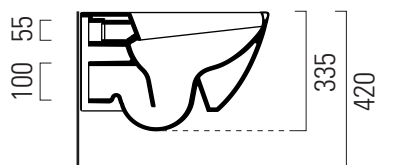

Pura

50×36 swirlflush

Wc
50×36 cm
22,8 kg

Wc sospeso swirlflush con sistema di fissaggio dal basso.
Wall-hung wc swirlflush installation with concealed fastening.

CE

swirlflush® extraglaze antibacterial® quickrelease softclose

Colori - Colours	Codici - Codes	Fori - Tapholes
○ Bianco lucido - White glossy	881611	-
● Agave	881604	-
● Ardesia	881626	-
○ Bianco opaco - Matte white	881609	-
● Bistro	881616	-
● Cenere	881617	-
● Creta	881608	-
● Ghiaccio	881615	-
● Tortora	881605	-

Note

- 1 - Non è consigliato l'impiego di cassette di scarico esterne o impianti dotati di rubinetto flussometro.
  We do not recommend the use of external flushing cisterns or systems endowed with flushometer valves.
- 2 - Extraglaze solo per smaltatura lucida
  Extraglaze only for glossy glaze

Testato con i seguenti dispositivi di scarico | Tested with the following flushing mechanisms

GEBERIT art. 109.770.00.1; art. 110.358.00.5; art. 110.770.00.1; art. 111.005.00.1; art. 111.300.00.5 - VIEGA art. 606 664; art. 704 070 - VALSIR art. VS0859355 - OLI art. OL0601681 - TECE art. 9.300.000