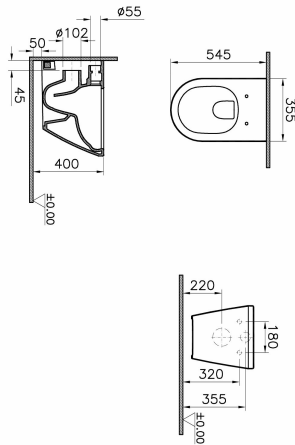

---

Name	Integra Wall Hung WC
Collection	Integra
Designer	VitrA Design Team
Certificate	EPD
Color	White

---

Product Code: 7041B003-0075

---

## Description

Without Bidet Function, 54cm, White

---

---

VitrA reserves the right to make changes in products and technical details without prior notice.

All drawings contain the necessary measurements which are subject to standard tolerances. For exact measurements, in particular for customized installation scenarios, it can only be taken from the finished ceramic product.