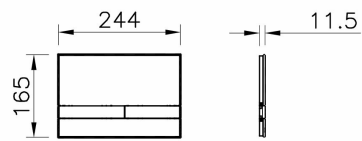

Name	Select Mechanical Control Panel, White
Collection	Select
Guarantee	5 Years
Color	White Glass - Polished Chrome

Product Code: 740-1100

Description

ABS Plastic

VitrA reserves the right to make changes in products and technical details without prior notice.

All drawings contain the necessary measurements which are subject to standard tolerances. For exact measurements, in particular for customized installation scenarios, it can only be taken from the finished ceramic product.